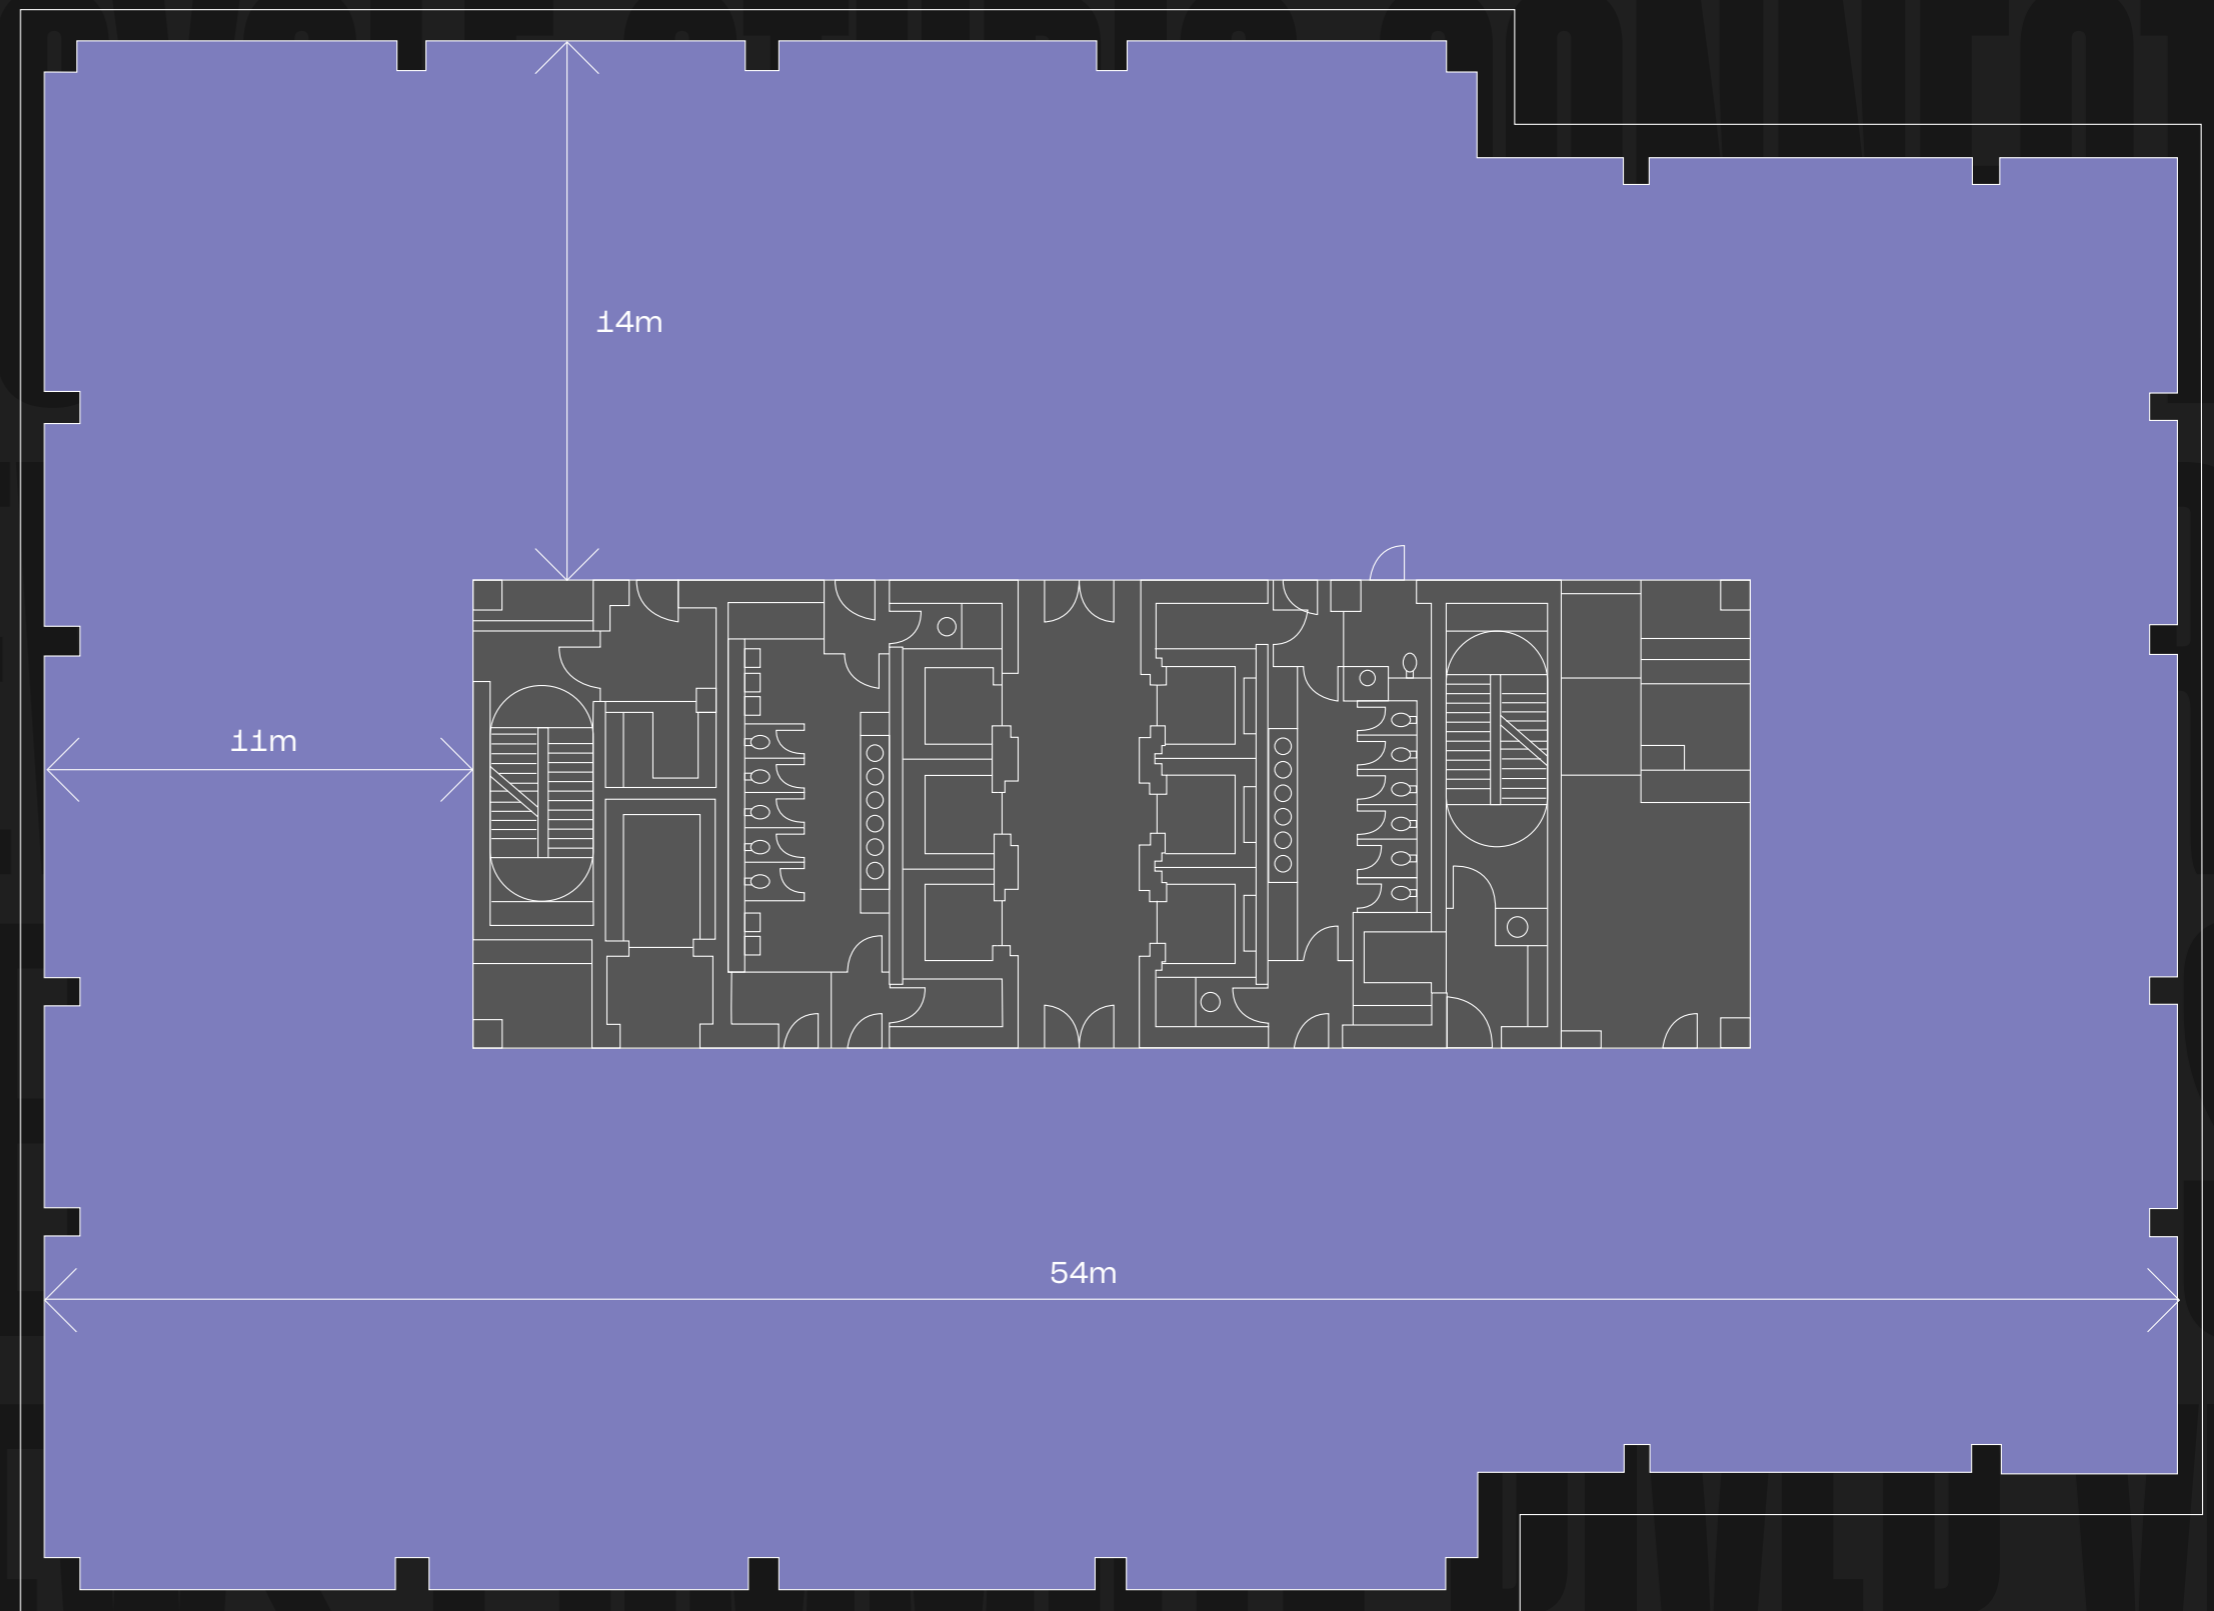

# 2nd Floor

17,982 sq ft / 1,671 sq m

BANK STREET

SPACE TO GROW

NORTH

SOUTH DOCK